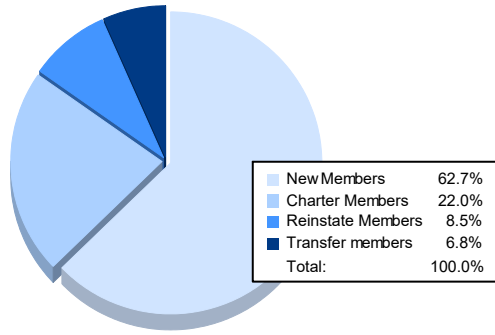

Year	New Clubs	Dropped Clubs	Gain/ Loss Clubs	New Members	Charter Members	Reinstate Members	Transfer Members	Total Member Added	Total Members Dropped	Gain/ Loss Members
2016-2017	0	1	-1	103	1	5	6	115	186	-71
2017-2018	0	3	-3	124	0	2	10	136	194	-58
2018-2019	0	2	-2	78	0	8	2	88	141	-53
2019-2020	0	0	0	51	0	2	4	57	131	-74
2020-2021	1	3	-2	37	13	5	4	59	129	-70
<b>Average</b>	<b>0</b>	<b>2</b>	<b>-2</b>	<b>79</b>	<b>3</b>	<b>4</b>	<b>5</b>	<b>91</b>	<b>156</b>	<b>-65</b>

### Membership Composition June 2021 Cumulative