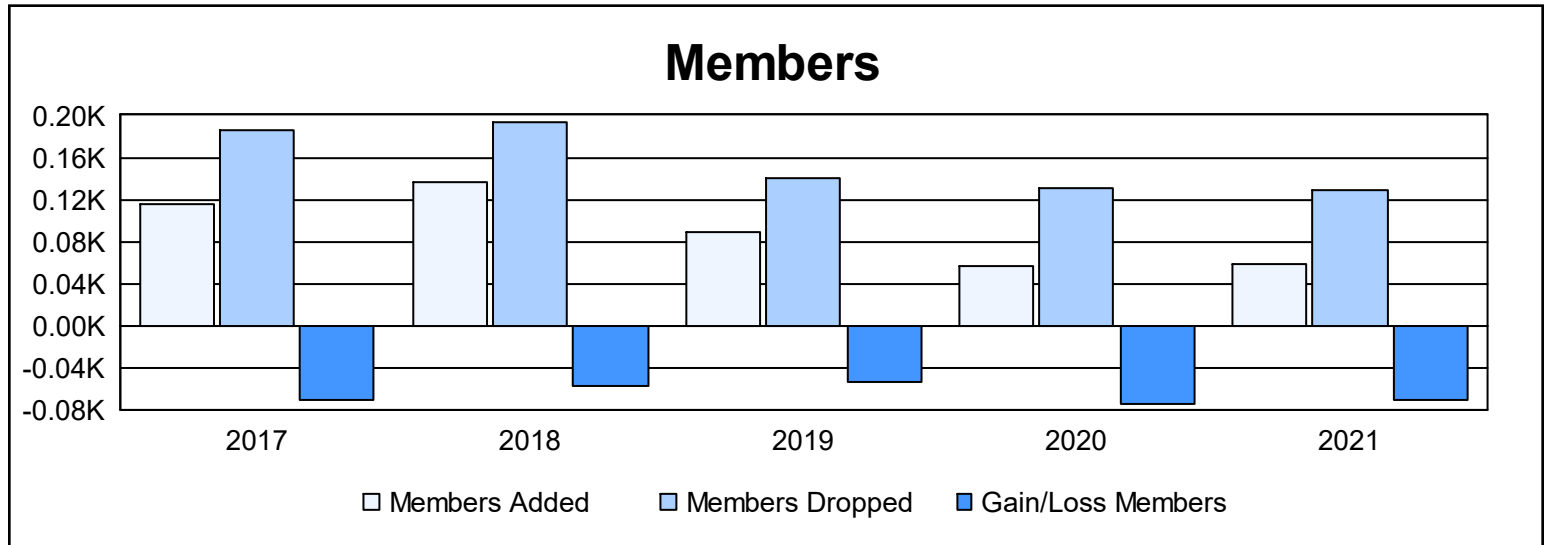

Year	New Clubs	Dropped Clubs	Gain/ Loss Clubs	New Members	Charter Members	Reinstate Members	Transfer Members	Total Member Added	Total Members Dropped	Gain/ Loss Members
2016-2017	0	1	-1	103	1	5	6	115	186	-71
2017-2018	0	3	-3	124	0	2	10	136	194	-58
2018-2019	0	2	-2	78	0	8	2	88	141	-53
2019-2020	0	0	0	51	0	2	4	57	131	-74
2020-2021	1	3	-2	37	13	5	4	59	129	-70
<b>Average</b>	<b>0</b>	<b>2</b>	<b>-2</b>	<b>79</b>	<b>3</b>	<b>4</b>	<b>5</b>	<b>91</b>	<b>156</b>	<b>-65</b>

### Membership Composition June 2021 Cumulative