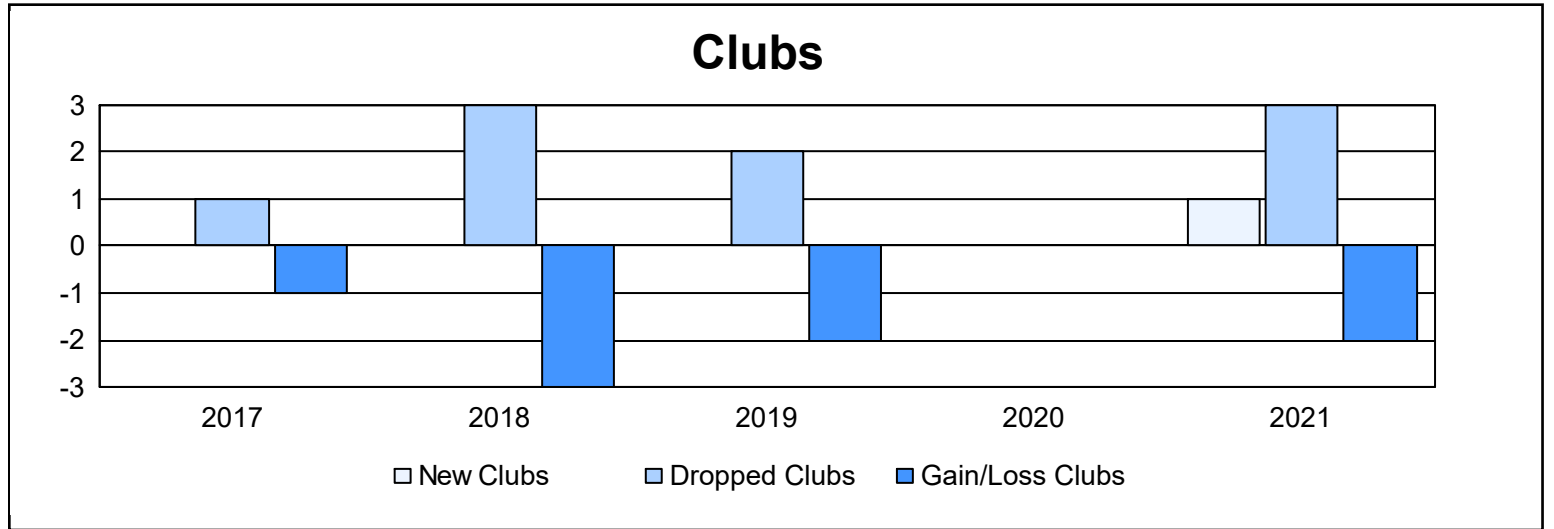

Year	New Clubs	Dropped Clubs	Gain/ Loss Clubs	New Members	Charter Members	Reinstate Members	Transfer Members	Total Member Added	Total Members Dropped	Gain/ Loss Members
2016-2017	0	1	-1	103	1	5	6	115	186	-71
2017-2018	0	3	-3	124	0	2	10	136	194	-58
2018-2019	0	2	-2	78	0	8	2	88	141	-53
2019-2020	0	0	0	51	0	2	4	57	131	-74
2020-2021	1	3	-2	37	13	5	4	59	129	-70
<b>Average</b>	<b>0</b>	<b>2</b>	<b>-2</b>	<b>79</b>	<b>3</b>	<b>4</b>	<b>5</b>	<b>91</b>	<b>156</b>	<b>-65</b>

### Membership Composition June 2021 Cumulative